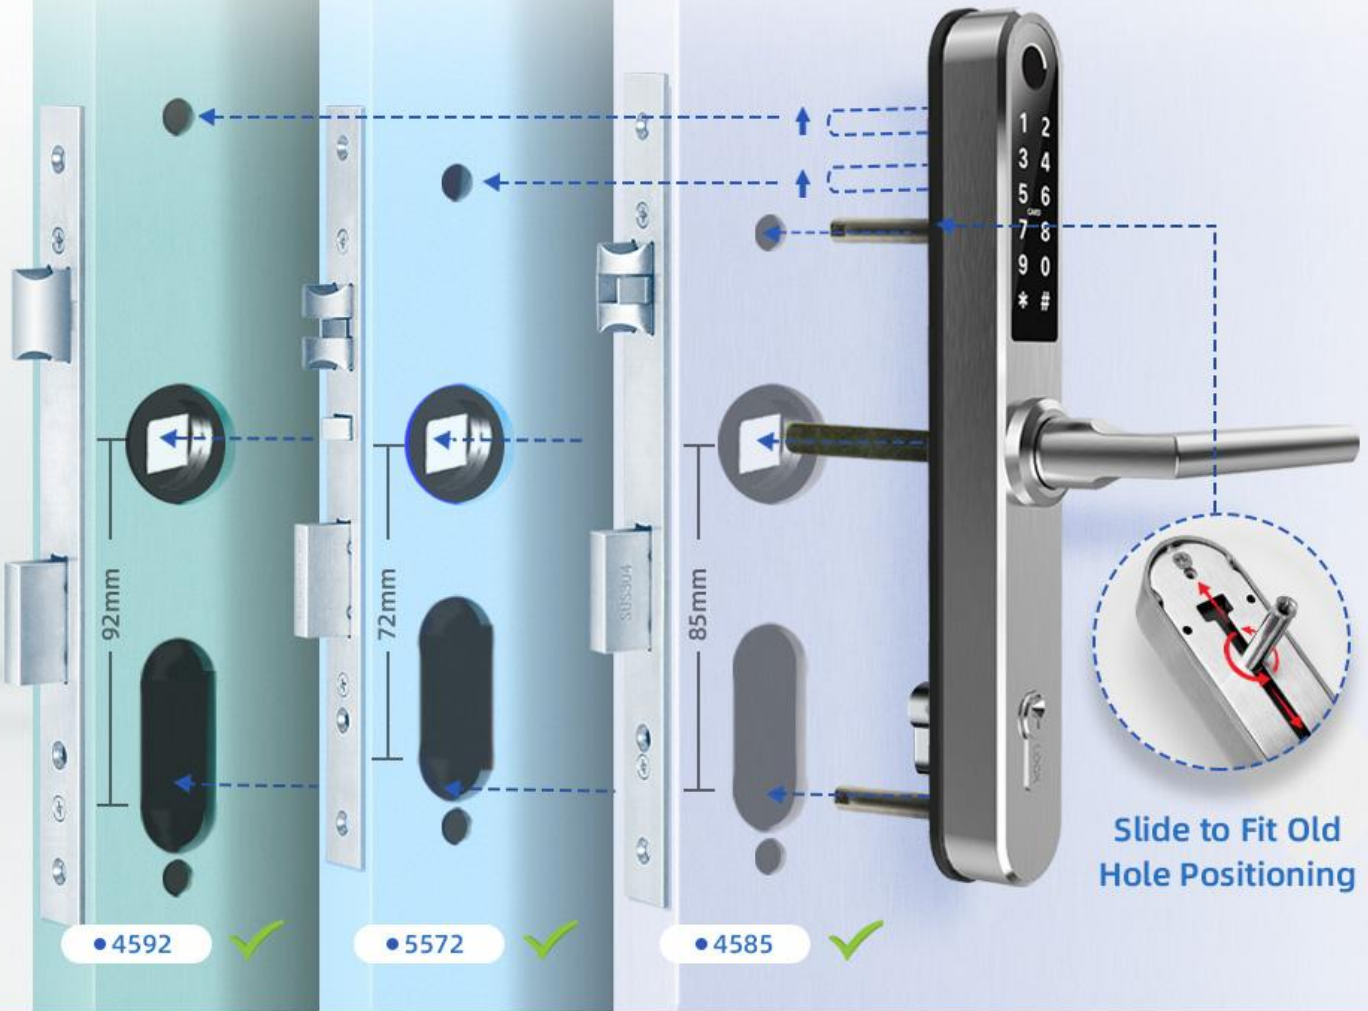

Ultra-Slim 38mm

WIFI Bluetooth Door Lock

- ▶ More than 13 unlocking ways
- ▶ APP to manage the lock from any place, compatible with Amazon Alexa
- ▶ Ultra-slim 38mm stainless steel panel, waterproof IP55
- ▶ 3 different handles options. professional for Aluminium door for, specially for Xingfa
- ▶ Sliding - screw design, working with all mortise
- ▶ Absolutely safe, Anti-thief alarm, Random pincode, AES 256 encryption

38mm Lock For XingFa Aluminium Door

Three Different Handles Are Available

- SUS 304 Material
- IP55 Waterproof

Screw-Sliding Design

- Fit all Lock Body Sizes
- No Need Extra Re-drill

01

5572
Lock Body

02

6072
Lock Body

03

4592
Lock Body

04

4585
Lock Body

05

6085
Lock Body

APP TO PROGRAMME /CONTROL THE LOCK

Creat and share pin code remotely

Creat and share ekey remotely

Pin code management

Add/delect card

Remaining batteries/
 Passage Mode Setting/
 Volume setting/
 System upgrade & more

Bluetooth access

WIFI access from any place