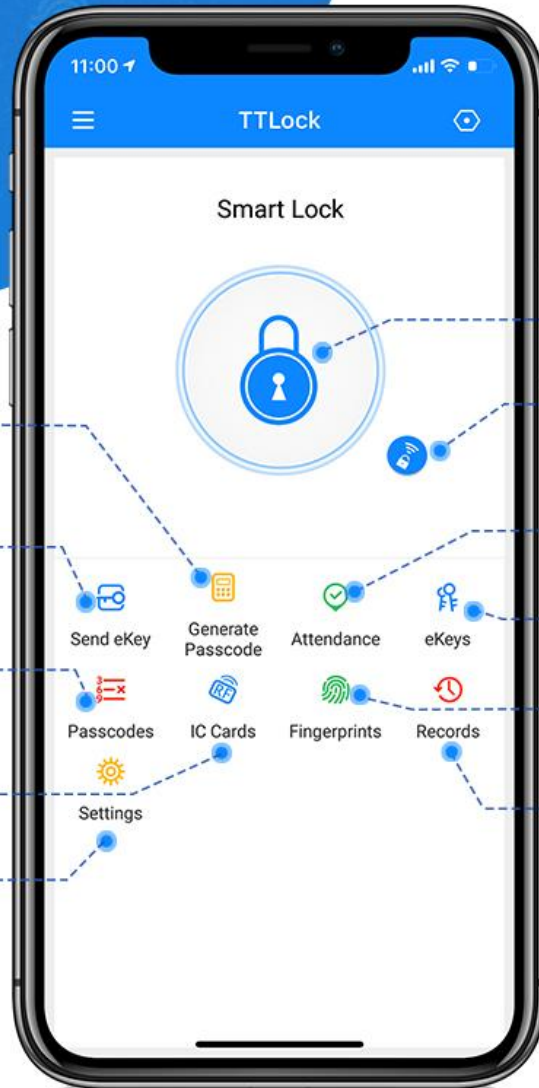

Ultra-Slim 38mm

WIFI Bluetooth Door Lock

- ▶ More than 13 unlocking ways
- ▶ APP to manage the lock from any place, compatible with Amazon Alexa
- ▶ Ultra-slim 38mm stainless steel panel, waterproof IP55
- ▶ 3 different handles options. professional for Aluminium door for, specially for Xingfa
- ▶ Sliding - screw design, working with all mortise
- ▶ Absolutely safe, Anti-thief alarm, Random pincode, AES 256 encryption

38mm Lock For XingFa Aluminium Door

Three Different Handles Are Available

- SUS 304 Material
- IP55 Waterproof

Screw-Sliding Design

- Fit all Lock Body Sizes
- No Need Extra Re-drill

01

5572
Lock Body

02

6072
Lock Body

03

4592
Lock Body

04

4585
Lock Body

05

6085
Lock Body

APP TO PROGRAMME /CONTROL THE LOCK

Creat and share pin code remotely

Creat and share ekey remotely

Pin code management

Add/delect card

Remaining batteries/
 Passage Mode Setting/
 Volume setting/
 System upgrade & more

Bluetooth access

WIFI access from any place