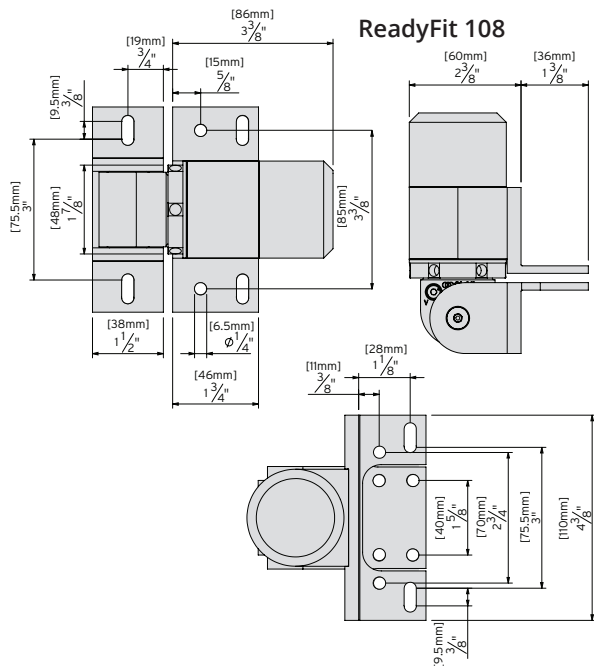

D SUREClose® READYFit Externally Mounted

CODE*	MODEL	TYPE	SELF-CLOSING FROM	MAXIMUM GATE SWING	FINAL SNAP CLOSE ACTION	POOL/CHILD SAFETY**	GAP VARIANCE	FENCE POST SIZE MIN
74001313	RF SM S	Hinge - Aluminum Brackets	-	180°	-	-	½" - 1 ¾" (12-35mm)	2" (50mm)
74001315	RF SM W	Hinge - Steel Brackets	-	180°	-	-	½" - 1 ¾" (12-35mm)	2" (50mm)
74108313	RF 108 S	Hinge/Closer - Aluminum Brackets	85°	180°	Yes	-	½" - 1 ¾" (12-35mm)	2" (50mm)
74108315	RF 108 W	Hinge/Closer - Steel Brackets	85°	180°	Yes	-	½" - 1 ¾" (12-35mm)	2" (50mm)
74108323	RF 108SF S	Hinge/Closer - Safety Feature - Aluminum Brackets	90°	90°	Yes	Yes	½" - 1 ¾" (12-35mm)	2" (50mm)
74108325	RF 108SF W	Hinge/Closer - Safety Feature - Steel Brackets	90°	90°	Yes	Yes	½" - 1 ¾" (12-35mm)	2" (50mm)

*All mounting brackets and fasteners are included with ReadyFit Hinges.

**Use only SF model closers on pool/safety gates. Hinges must be at least 36" (900mm) apart so that they cannot be used as footholds by toddlers.

IMPORTANT: For maximum gate weights, see page 32.

CAUTION: A gate stop must be installed when using SF models. Gate must not be allowed to open past 90°. Doing so voids warranty.

D SUREClose® READYFit

GATE FUNCTION

- **Hold-open**
  Not for safety gates
- **Self-closing**
  Speed adjustable
- **Final snap-close action**
  For electric/coded locks
- **Free-swinging**

ReadyFit Brackets

Models	Bracket Material
74108315	Steel
74108313	Aluminum

SELF-CLOSING - NON SAFETY
Not suitable for child/pool safety

All mounting brackets and fasteners included. Face of gate and post are aligned.

ReadyFit Brackets

Models	Bracket Material
74108325	Steel
74108323	Aluminum

SELF-CLOSING - SAFETY (SF Model)
Suitable for child/pool safety*
DO NOT PROP GATE OPEN

All mounting brackets and fasteners included. Face of gate and post are aligned.

CAUTION: When used on swimming pool gates, always consult local authorities for swimming pool Codes.

CAUTION: A gate stop must be installed when using SF models. Gate must not be allowed to open past 90°. Doing so voids warranty.

ReadyFit Brackets

Models	Bracket Material
74001315	Steel
74001313	Aluminum

NON SELF-CLOSING
Not suitable for child/pool safety

All mounting brackets and fasteners included. Face of gate and post are aligned.