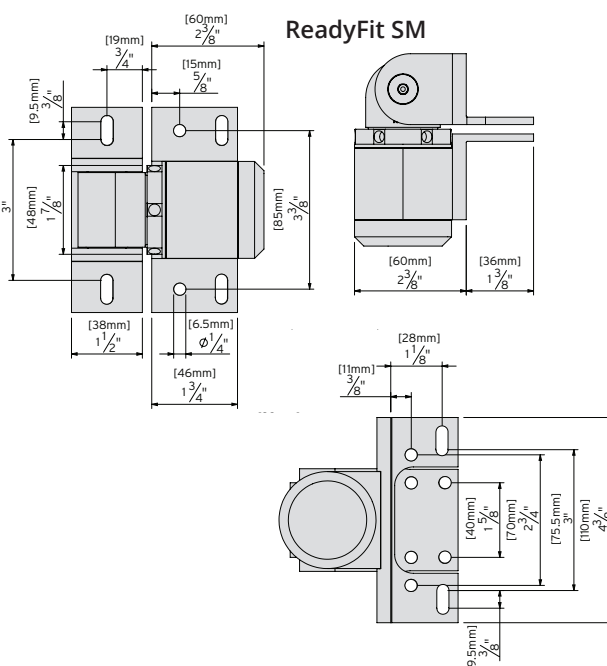

D SUREClose® READYFit Externally Mounted

CODE*	MODEL	TYPE	SELF-CLOSING FROM	MAXIMUM GATE SWING	FINAL SNAP CLOSE ACTION	POOL/CHILD SAFETY**	GAP VARIANCE	FENCE POST SIZE MIN
74001313	RF SM S	Hinge - Aluminum Brackets	-	180°	-	-	½" - 1 ¾" (12-35mm)	2" (50mm)
74001315	RF SM W	Hinge - Steel Brackets	-	180°	-	-	½" - 1 ¾" (12-35mm)	2" (50mm)
74108313	RF 108 S	Hinge/Closer - Aluminum Brackets	85°	180°	Yes	-	½" - 1 ¾" (12-35mm)	2" (50mm)
74108315	RF 108 W	Hinge/Closer - Steel Brackets	85°	180°	Yes	-	½" - 1 ¾" (12-35mm)	2" (50mm)
74108323	RF 108SF S	Hinge/Closer - Safety Feature - Aluminum Brackets	90°	90°	Yes	Yes	½" - 1 ¾" (12-35mm)	2" (50mm)
74108325	RF 108SF W	Hinge/Closer - Safety Feature - Steel Brackets	90°	90°	Yes	Yes	½" - 1 ¾" (12-35mm)	2" (50mm)

*All mounting brackets and fasteners are included with ReadyFit Hinges.

**Use only SF model closers on pool/safety gates. Hinges must be at least 36" (900mm) apart so that they cannot be used as footholds by toddlers.

IMPORTANT: For maximum gate weights, see page 32.

CAUTION: A gate stop must be installed when using SF models. Gate must not be allowed to open past 90°. Doing so voids warranty.

D SUREClose® READYFit

GATE FUNCTION

- **Hold-open**
  Not for safety gates
- **Self-closing**
  Speed adjustable
- **Final snap-close action**
  For electric/coded locks
- **Free-swinging**

ReadyFit Brackets

Models	Bracket Material
74108315	Steel
74108313	Aluminum

SELF-CLOSING - NON SAFETY
Not suitable for child/pool safety

All mounting brackets and fasteners included. Face of gate and post are aligned.

ReadyFit Brackets

Models	Bracket Material
74108325	Steel
74108323	Aluminum

SELF-CLOSING - SAFETY (SF Model)
Suitable for child/pool safety*
DO NOT PROP GATE OPEN

All mounting brackets and fasteners included. Face of gate and post are aligned.

CAUTION: When used on swimming pool gates, always consult local authorities for swimming pool Codes.

CAUTION: A gate stop must be installed when using SF models. Gate must not be allowed to open past 90°. Doing so voids warranty.

ReadyFit Brackets

Models	Bracket Material
74001315	Steel
74001313	Aluminum

NON SELF-CLOSING
Not suitable for child/pool safety

All mounting brackets and fasteners included. Face of gate and post are aligned.