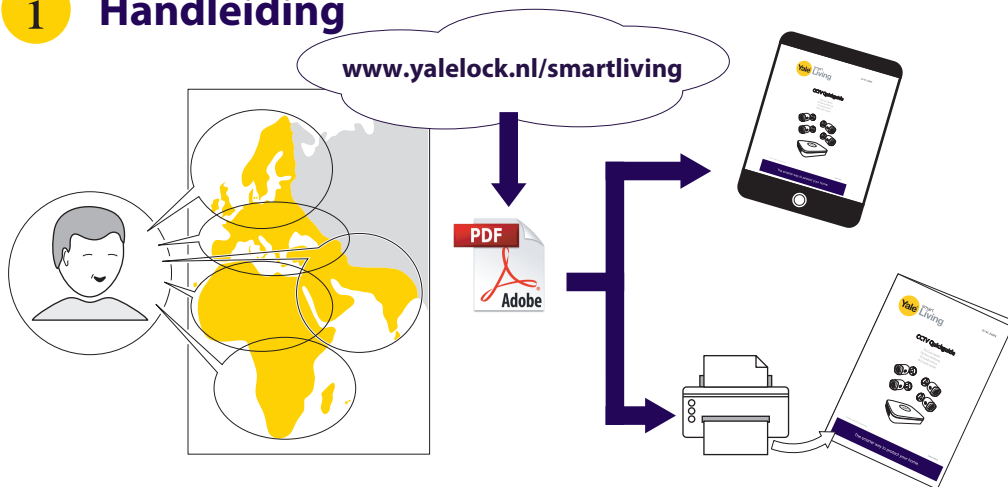

Ondersteuning

Tel. nr. 0900-4600470
www.yalelock.nl/smartliving

Handleiding

THE YALE BRAND, with its unparalleled global reach and range of products, reassures more people in more countries than any other consumer locking solution.

THE ASSA ABLOY GROUP is the world's leading manufacturer and supplier of locking solutions, dedicated to satisfying end-user needs for security, safety and convenience.

An ASSAABLOY Group brand

ASSA ABLOY