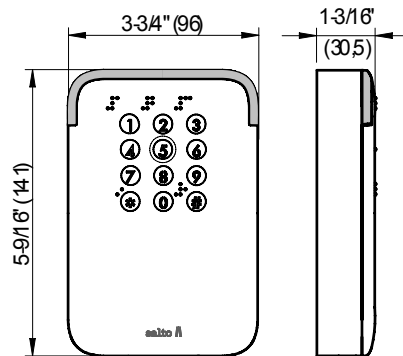

TECHNICAL DATA:

Reader dimensions :	96 x 141 x 30,5 mm 3-3/4" x 5-9/16" x 1-3/16"
Weight:	25 g - 1 Oz
Cover material:	PC/ASA
IP class:	IP66
ADA support:	Braille, Embossed keys
Certifications:	CE, UKCA, FCC, IC, ACMA, EAC, MIC, IMDA, NCC, KCC, TDRA, SUBTEL, CRA, NOM, IFT, WPC, UL294

ELECTRONIC FEATURES:

Power:	12V supplied by the door controller.
Connection to the door controller:	AWG24 twisted pair or AWG18 cable connection.
Firmware update:	Via software platform.
LED lamps:	Multi colour led to indicate access authorisation.

ELECTRONIC CHARACTERISTICS:

Operations conditions:

	Min	Max	Unit
Temperature:	-35*	66	°C
	-31*	150	°F
Humidity:	35	85	%

*iCLASS® Seos™: -25 °C / -13 °F

Power consumption:

	Min	Max	Unit
Reader		250	mA

RF characteristics:

	Min	Gen	Unit
RFID frequency:		13,56	MHz
Bluetooth LE frequency:	2,4	2,445	GHz

Cable type and distances:

	Reader
UTP Cat5e 2 pairs AWG24	100m 328ft
UTP Cat5e 4 pairs AWG24 + SP224861/SP224895	250m 820ft
Twisted pairs AWG18	400m 1312ft

TECHNICAL DRAWING:

Universal model available for MIFARE ID Technology:

CREDENTIAL TECHNOLOGIES:

JustIN Mobile Credentials¹:	•
NXP MIFARE²:	•
HID³:	•
LEGIC⁴:	•

¹ Bluetooth Digital Key and Near Field Communication (NFC) capability.

² MIFARE® DESFire® EV1/EV2/ EV3, MIFARE® Plus, MIFARE® Ultralight C, MIFARE® Classic.

³ iCLASS®, Seos®. The new keypad design is not yet available.

⁴ LEGIC Prime, LEGIC Advant. The new keypad design is not yet available.

SALTO PLATFORMS:

	S¹	KS²	H³
SVN data-on-card	•	—	•
JustIN Mobile	•	•	•
BLUEnet Wireless	•⁴	•	•
Apple Wallet	—	—	•

¹ Salto Space. On-premise access control platform

² Salto KS. Cloud-based access control platform

³ Salto Homelok. Cloud-based access control platform

⁴ RFnet Wireless versions are not compatible

COVER STICKER FINISH:

Black - RAL 7021	•
White - RAL 9003	•