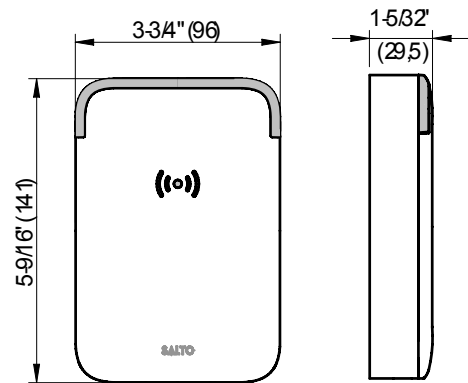

TECHNICAL DATA:

Reader dimensions :	96 x 141 x 29,5 mm 3-3/4" x 5-9/16" x 1-5/32"
Weight:	20 g - 1 Oz
Cover material:	PC/ASA
IP class:	IP66
Certifications:	CE, UKCA, FCC, IC, ACMA, EAC, MIC, IMDA, NCC, KCC, TDRA, SUBTEL, CRA, NOM, IFT, WPC, UL294

ELECTRONIC FEATURES:

Power:	12V supplied by the door controller.
Connection to the door controller:	AWG24 twisted pair or AWG18 cable connection.
Firmware update:	Via software platform.
LED lamps:	Multi colour led to indicate access authorisation.

ELECTRONIC CHARACTERISTICS:

Operations conditions:

	Min	Max	Unit
Temperature:	-35*	66	°C
	-31*	150	°F
Humidity:	35	85	%

*iCLASS® Seos™: -25 °C / -13 °F

Power consumption:

	Min	Max	Unit
Reader		150	mA

RF characteristics:

	Min	Gen	Unit
RFID frequency:		13,56	MHz
Bluetooth LE frequency:	2,4	2,445	GHz

Cable type and distances:

	Reader
UTP Cat5e 2 pairs AWG24	100m 328ft
UTP Cat5e 4 pairs AWG24 + SP224861/SP224895	250m 820ft
Twisted pairs AWG18	400m 1312ft

TECHNICAL DRAWING:

CREDENTIAL TECHNOLOGIES:

Justin Mobile Credentials¹:	•
NXP MIFARE²:	•
HID³:	•

¹Bluetooth Digital Key and Near Field Communication (NFC) capability.

²MIFARE® DESFire® EV1/EV2/ EV3, MIFARE® Plus, MIFARE® Ultralight C, MIFARE® Classic.

³iCLASS®, Seos®.

SALTO PLATFORMS:

	S¹	KS²	H³
SVN data-on-card	•	—	•
Justin Mobile	•	•	•
BLUEnet Wireless	•⁴	•	•
Apple Wallet	—	—	•

¹Salto Space. On-premise access control platform

²Salto KS. Cloud-based access control platform

³Salto Homelok. Cloud-based access control platform

⁴RFnet Wireless versions are not compatible

COVER STICKER FINISH:

Black - RAL 7021	•
White - RAL 9003	•