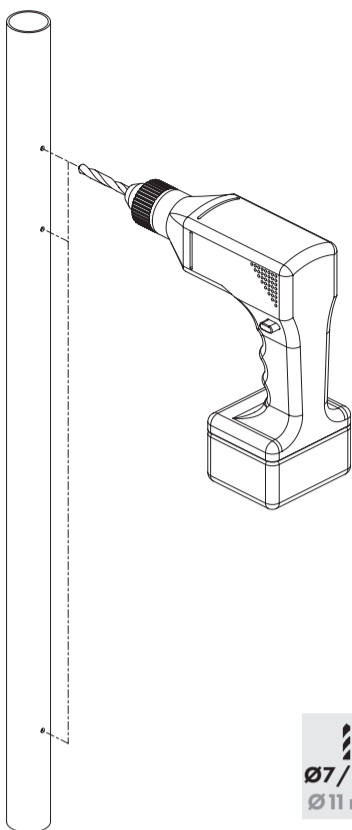

Ø POST

Ø GATE FRAME

Ø POST			Ø GATE FRAME		
min.	max.		min.	max.	
Ø1-7/8"	Ø2-3/8"	3	Ø1-3/8"	Ø1-5/8"	1
Ø45 mm	Ø64 mm	M8 x 45 mm	Ø33 mm	Ø44 mm	M8 x 30 mm
Ø2-7/8"	Ø3"	4	Ø1-7/8"		2
Ø68 mm	Ø86 mm	M8 x 70 mm	Ø45 mm - Ø58 mm		M8 x 45 mm

LOCINOX USA

LIVE CHAT
www.locinoxusa.com

877-LOCINOX

help@locinoxusa.com

www.locinoxusa.com/clb-tiger

② ALIGN BRACKETS

min. 5/8" - max. 1-5/16"
min. 16 mm - max. 33 mm

min. 1-2/4"
min 45 mm

5-1/8"
130 mm

4x

③ DRILL HOLES FOR BRACKETS

6x

HEX 5mm

Ø3/16"
Ø5mm

④ DRILL HOLES FOR BRACKETS

Ø7/16"
Ø11 mm

⑤ ATTACH BRACKETS TO FRAMES

HEX
5mm

⑥ REMOVE EXISTING HINGE/CLOSER BOLTS

HEX
5mm

⑦ INSTALL HINGE/CLOSER ON BRACKETS

HEX
5mm

SUCCESSFUL
INSTALLATION?
Please send us your
pictures & videos

SUCCESVOLLE
INSTALLATIE?
Stuur ons gerust uw
foto's & video's door