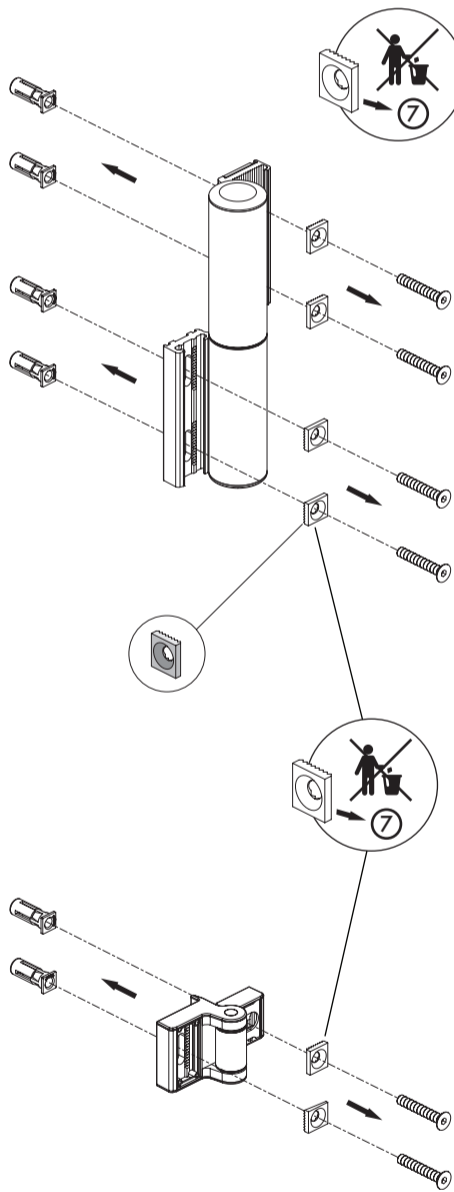

Ø POST

Ø GATE FRAME

Ø POST			Ø GATE FRAME		
min.	max.		min.	max.	
Ø1-7/8"	Ø2-3/8"	3	Ø1-3/8"	Ø1-5/8"	1
Ø45 mm	Ø64 mm	M8 x 45 mm	Ø33 mm	Ø44 mm	M8 x 30 mm
Ø2-7/8"	Ø3"	4	Ø1-7/8"		2
Ø68 mm	Ø86 mm	M8 x 70 mm	Ø45 mm - Ø58 mm		M8 x 45 mm

LOCINOX USA

LIVE CHAT
www.locinoxusa.com

877-LOCINOX

help@locinoxusa.com

www.locinoxusa.com/clb-tiger

② ALIGN BRACKETS

min. 5/8" - max. 1-5/16"
min. 16 mm - max. 33 mm

min. 1-2/4"
min 45 mm

5-1/8"
130 mm

4x

③ DRILL HOLES FOR BRACKETS

6x

HEX 5mm

Ø3/16"
Ø5mm

④ DRILL HOLES FOR BRACKETS

Ø7/16"
Ø11 mm

⑤ ATTACH BRACKETS TO FRAMES

HEX
5mm

⑥ REMOVE EXISTING HINGE/CLOSER BOLTS

HEX
5mm

⑦ INSTALL HINGE/CLOSER ON BRACKETS

HEX
5mm

SUCCESSFUL
INSTALLATION?
Please send us your
pictures & videos

SUCCESVOLLE
INSTALLATIE?
Stuur ons gerust uw
foto's & video's door