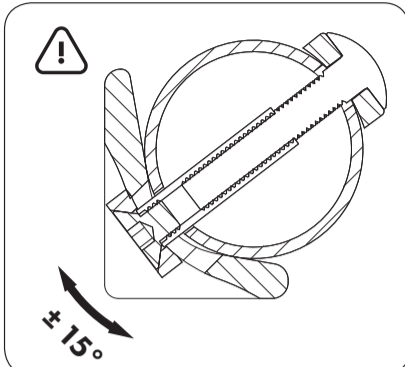

Ø POST

Ø GATE FRAME

Ø POST			Ø GATE FRAME		
min.	max.		min.	max.	
Ø1-7/8"	Ø2-3/8"	3	Ø1-3/8"	Ø1-5/8"	1
Ø45 mm	Ø64 mm	M8 x 45 mm	Ø33 mm	Ø44 mm	M8 x 30 mm
Ø2-7/8"	Ø3"	4	Ø1-7/8"		2
Ø68 mm	Ø86 mm	M8 x 70 mm	Ø45 mm - Ø58 mm		M8 x 45 mm

LOCINOX USA

LIVE CHAT
www.locinoxusa.com

877-LOCINOX

help@locinoxusa.com

www.locinoxusa.com/clb-tiger

② ALIGN BRACKETS

min. 5/8" - max. 1-5/16"
min. 16 mm - max. 33 mm

min. 1-2/4"
min 45 mm

5-1/8"
130 mm

4x

③ DRILL HOLES FOR BRACKETS

6x

HEX 5mm

Ø3/16"
Ø5mm

④ DRILL HOLES FOR BRACKETS

Ø7/16"
Ø11 mm

⑤ ATTACH BRACKETS TO FRAMES

HEX
5mm

⑥ REMOVE EXISTING HINGE/CLOSER BOLTS

HEX
5mm

⑦ INSTALL HINGE/CLOSER ON BRACKETS

HEX
5mm

SUCCESSFUL
INSTALLATION?
Please send us your
pictures & videos

SUCCESVOLLE
INSTALLATIE?
Stuur ons gerust uw
foto's & video's door