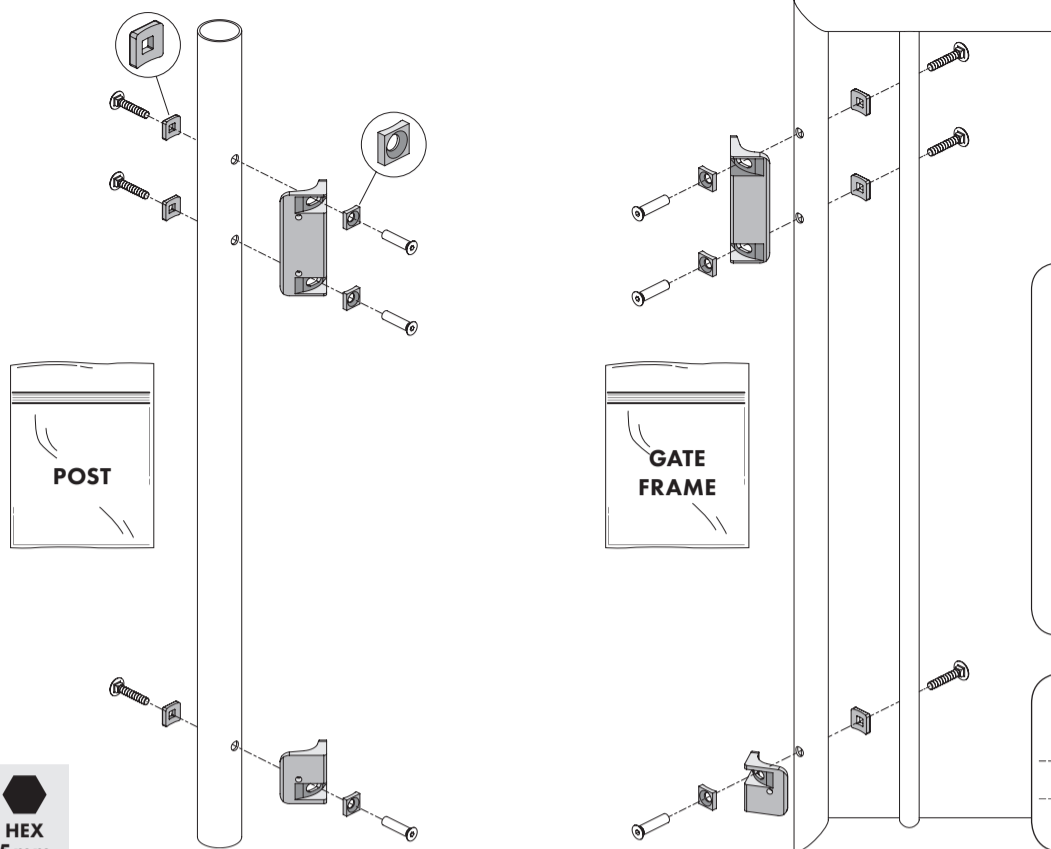

5-1/8"
130 mm

4x

③ DRILL HOLES FOR BRACKETS

6x

HEX 5mm

Ø3/16"
Ø5mm

④ DRILL HOLES FOR BRACKETS

Ø7/16"
Ø11 mm

⑤ ATTACH BRACKETS TO FRAMES

HEX
5mm

⑥ REMOVE EXISTING HINGE/CLOSER BOLTS

HEX
5mm

⑦ INSTALL HINGE/CLOSER ON BRACKETS

HEX
5mm

SUCCESSFUL
INSTALLATION?
Please send us your
pictures & videos

SUCCESVOLLE
INSTALLATIE?
Stuur ons gerust uw
foto's & video's door