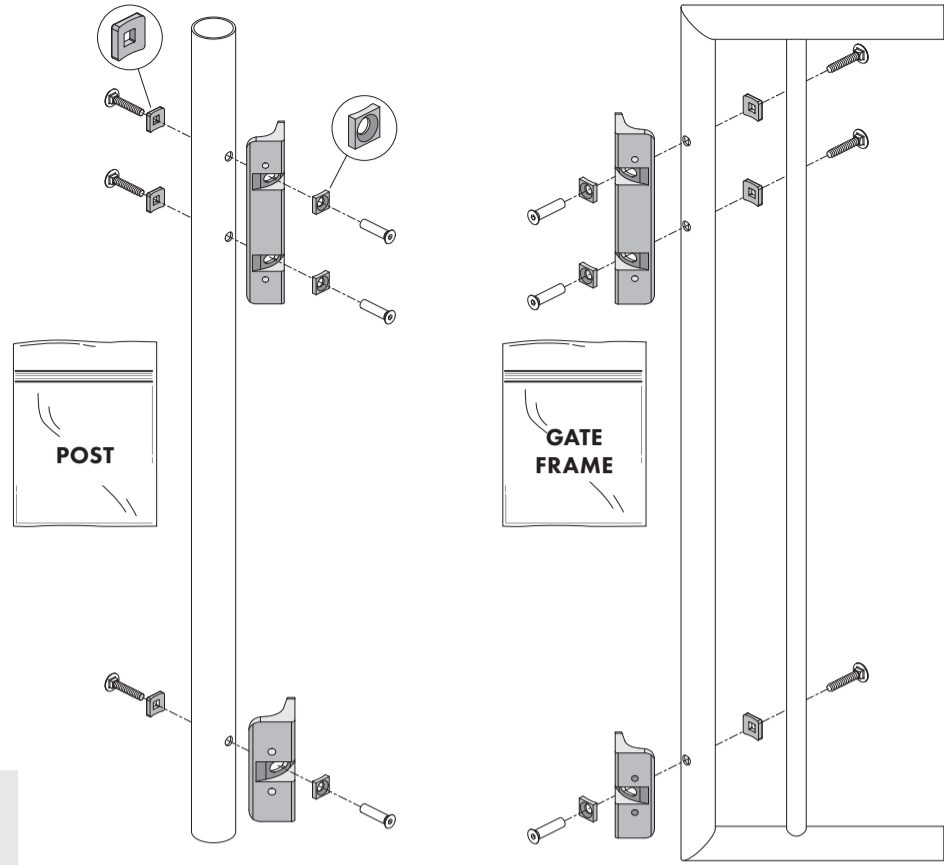

min. $1\text{-}\frac{1}{8}$ " - max. $2\text{-}\frac{1}{8}$ "
min. 30 mm - max. 54 mm

min. $2\text{-}\frac{3}{8}$ "
min. 60 mm

4x

③ DRILL HOLES FOR BRACKETS

6x

HEX 5mm

$\varnothing 3\text{-}\frac{16}{100}$ "
 $\varnothing 5$ mm

④ DRILL HOLES FOR BRACKETS

Ø7/16"
Ø11mm

⑤ ATTACH BRACKETS TO FRAMES

HEX
5mm

⑥ REMOVE EXISTING HINGE/CLOSER BOLTS

HEX
5mm

⑦ INSTALL HINGE/CLOSER ON BRACKETS

HEX
5mm