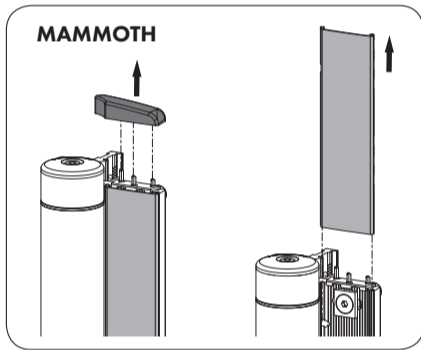

④ DRILL HOLES FOR BRACKETS

Ø7/16"
Ø11mm

⑤ ATTACH BRACKETS TO FRAMES

HEX
5mm

⑥ REMOVE EXISTING HINGE/CLOSER BOLTS

HEX
5mm

⑦ INSTALL HINGE/CLOSER ON BRACKETS

HEX
5mm