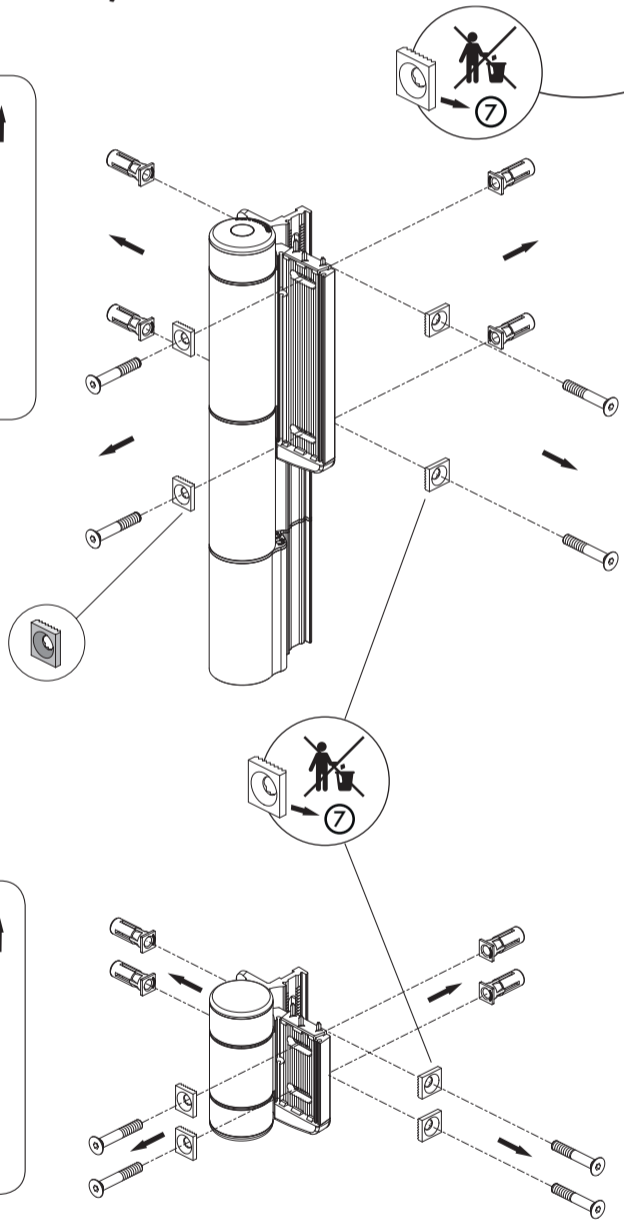

④ DRILL HOLES FOR BRACKETS

Ø7/16"
Ø11mm

⑤ ATTACH BRACKETS TO FRAMES

HEX
5mm

⑥ REMOVE EXISTING HINGE/CLOSER BOLTS

HEX
5mm

⑦ INSTALL HINGE/CLOSER ON BRACKETS

HEX
5mm