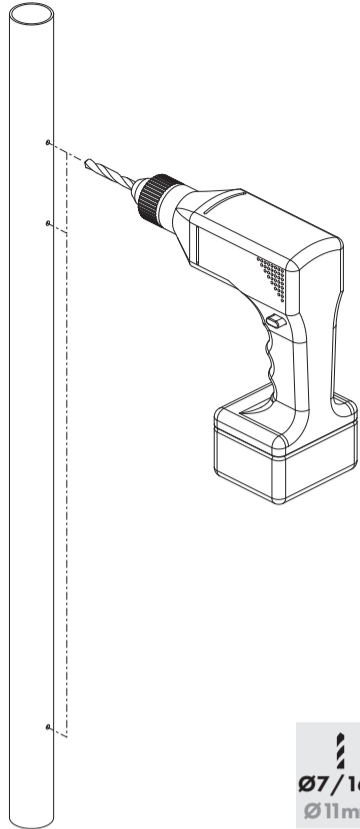

Ø GATE FRAME		
min.	max.	
$\varnothing 1\text{-}\frac{3}{8}$ " $\varnothing 33$ mm	$\varnothing 1\text{-}\frac{5}{8}$ " $\varnothing 44$ mm	1 M8 x 30 mm
$\varnothing 1\text{-}\frac{7}{8}$ " $\varnothing 45$ mm - $\varnothing 58$ mm		2 M8 x 45 mm

LOCINOX USA

LIVE CHAT
www.locinoxusa.com

877-LOCINOX

help@locinoxusa.com

www.locinoxusa.com/clb-mammoth

② ALIGN BRACKETS

2"
50 mm

2"
50 mm

min. $1\text{-}\frac{1}{8}$ " - max. $2\text{-}\frac{1}{8}$ "
min. 30 mm - max. 54 mm

min. $2\text{-}\frac{3}{8}$ "
min. 60 mm

4x

③ DRILL HOLES FOR BRACKETS

6x

HEX 5mm

$\varnothing 3\text{-}\frac{16}{100}$ "
 $\varnothing 5$ mm

④ DRILL HOLES FOR BRACKETS

Ø7/16"
Ø11mm

⑤ ATTACH BRACKETS TO FRAMES

HEX
5mm

⑥ REMOVE EXISTING HINGE/CLOSER BOLTS

HEX
5mm

⑦ INSTALL HINGE/CLOSER ON BRACKETS

HEX
5mm