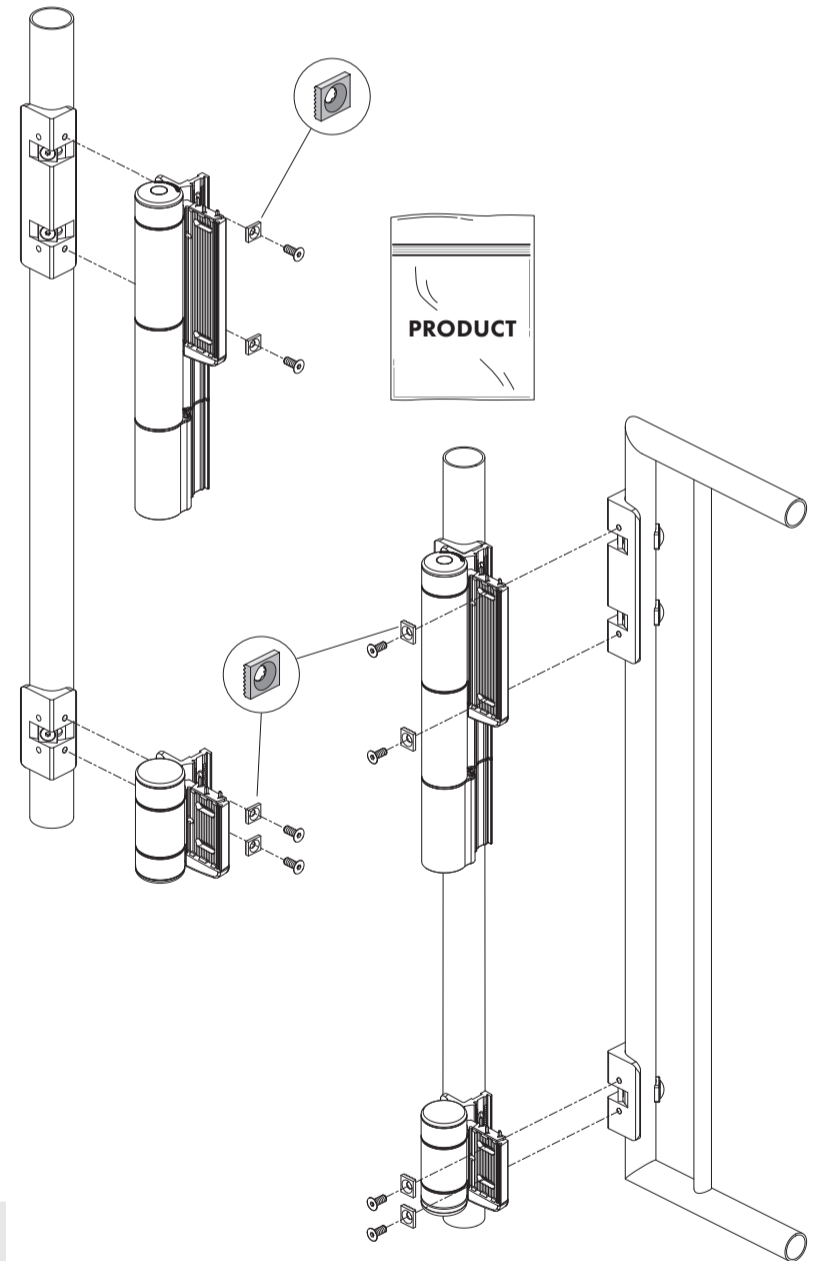

④ DRILL HOLES FOR BRACKETS

Ø7/16"
Ø11mm

⑤ ATTACH BRACKETS TO FRAMES

HEX
5mm

⑥ REMOVE EXISTING HINGE/CLOSER BOLTS

HEX
5mm

⑦ INSTALL HINGE/CLOSER ON BRACKETS

HEX
5mm