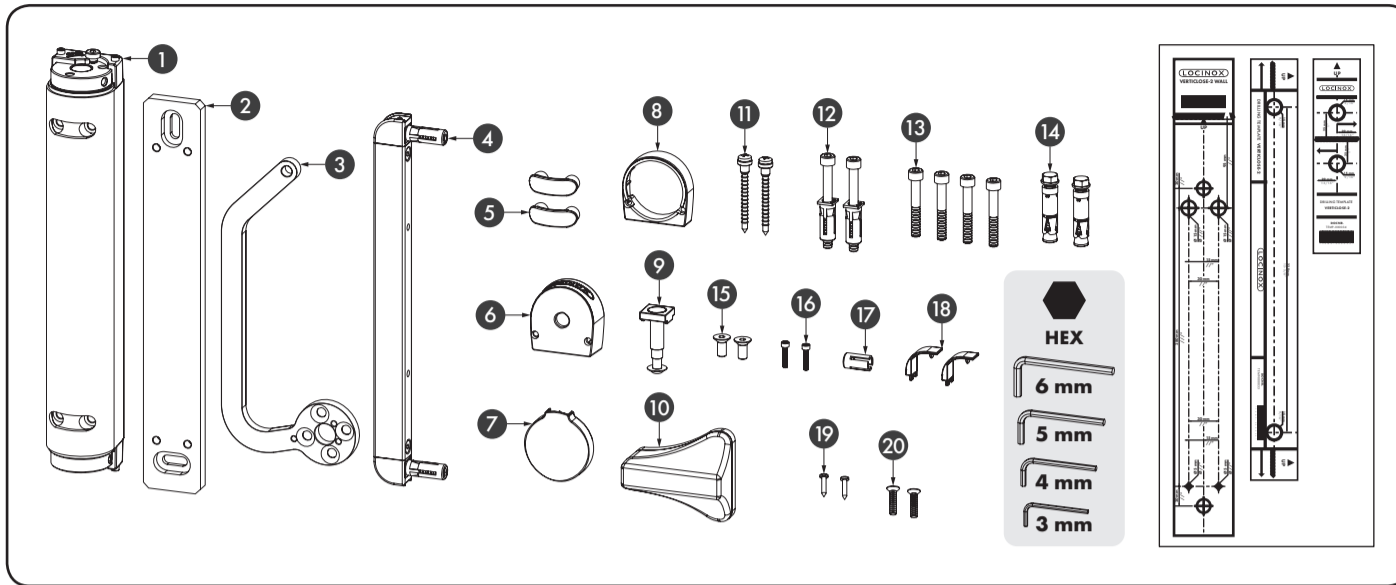

VERTICLOSE-2 WALL

LOCINOX

Let's make it better together

LOCINOX HQ	LOCINOX USA
LIVE CHAT	LIVE CHAT
www.locinox.com	www.locinoxusa.com
+32 56 77 27 66	877- LOCINOX
help@locinox.com	help@locinoxusa.com
www.locinox.com/vtc2wall	www.locinoxusa.com/vtc2wall