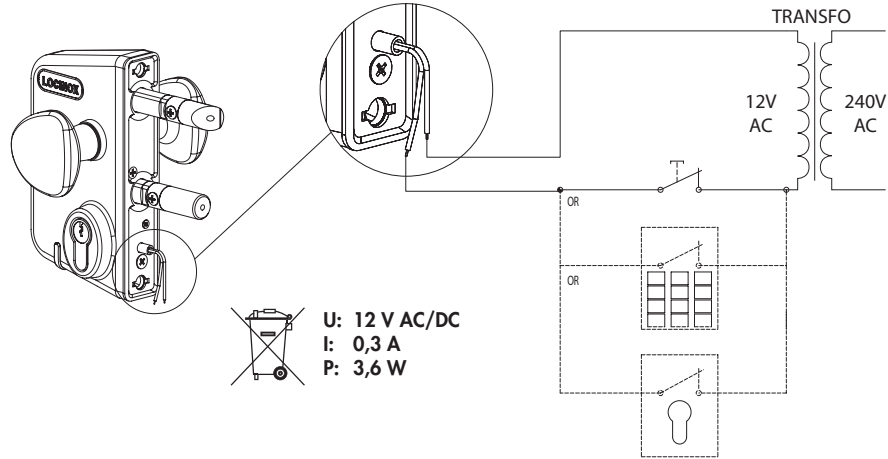

LOCINOX®

WWW.LOCINOX.COM

Connecting - Raccordement - Aansluiting - Anschließen