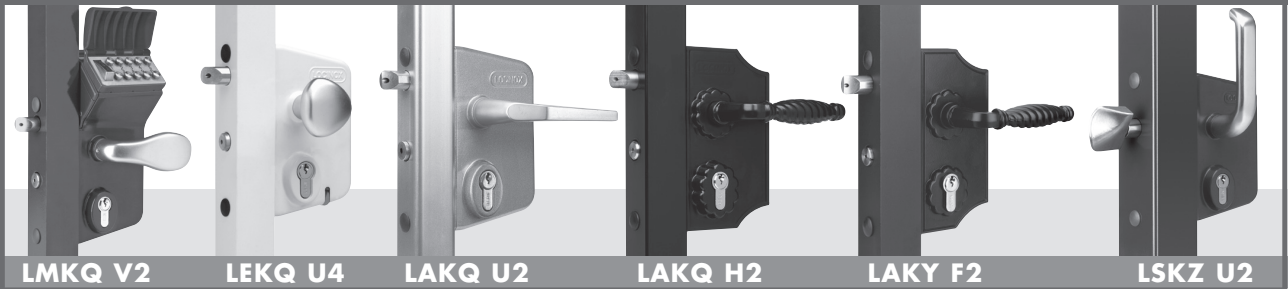

# LOCINOX<sup>®</sup>

WWW.LOCINOX.COM

**CODE: LEKQ-U4**

Left / Right

Tube mount application

Round mount application

Bolt adjustment 20 mm

Key operated (B) & Throw (A)

Keeper installation drawing

# LOCINOX®

WWW.LOCINOX.COM

Connecting - Raccordement - Aansluiting - Anschließen

## SLOTEN - LOCKS - CERRADURAS - SERRURES