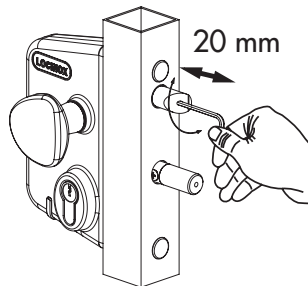

# LOCINOX<sup>®</sup>

WWW.LOCINOX.COM

**CODE: LEKQ-U4**

Left / Right

Tube mount application

Round mount application

Bolt adjustment 20 mm

Key operated (B) & Throw (A)