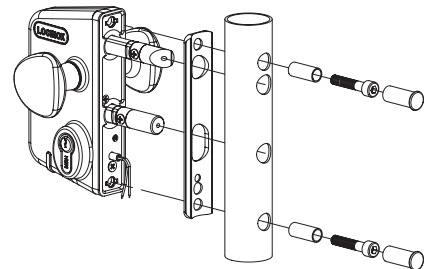

# LOCINOX<sup>®</sup>

WWW.LOCINOX.COM

**CODE: LEKQ-U4**

Left / Right

Tube mount application

Round mount application

Bolt adjustment 20 mm

Key operated (B) & Throw (A)

Keeper installation drawing