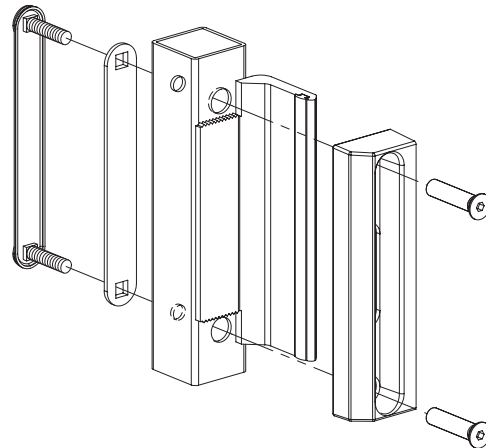

# LOCINOX<sup>®</sup>

WWW.LOCINOX.COM

**CODE: LEKQ-U4**

Left / Right

Tube mount application

Round mount application

Bolt adjustment 20 mm

Key operated (B) & Throw (A)

Keeper installation drawing