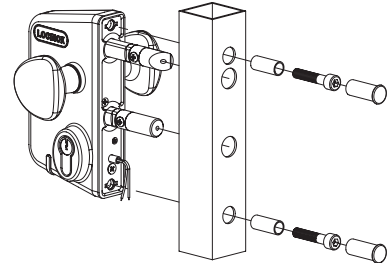

# LOCINOX<sup>®</sup>

WWW.LOCINOX.COM

**CODE: LEKQ-U4**

Left / Right

Tube mount application

Round mount application

Bolt adjustment 20 mm

Key operated (B) & Throw (A)

Keeper installation drawing