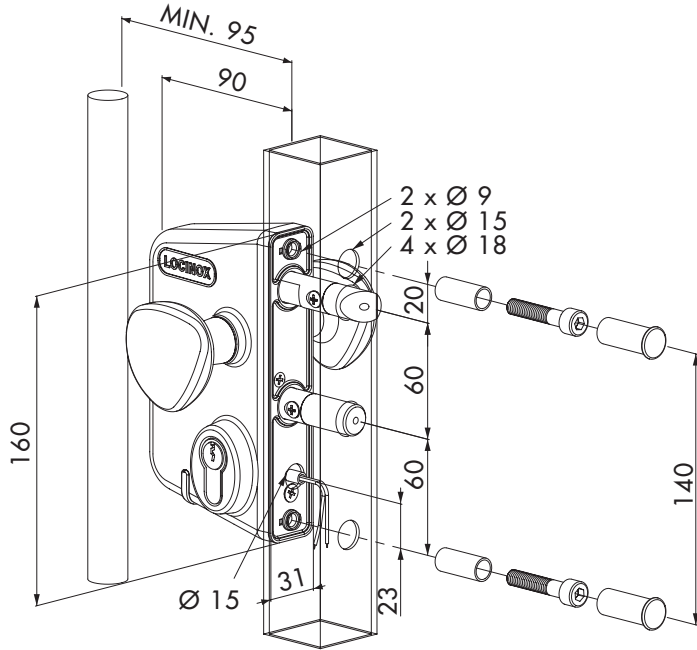

# LOCINOX<sup>®</sup>

WWW.LOCINOX.COM

**CODE: LEKQ-U4**

Left / Right

Tube mount application

Round mount application

Bolt adjustment 20 mm

Key operated (B) & Throw (A)

Keeper installation drawing