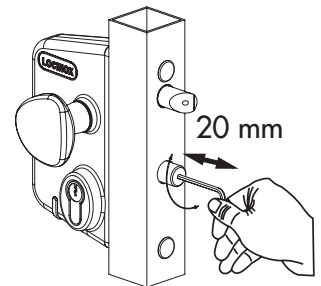

# LOCINOX<sup>®</sup>

WWW.LOCINOX.COM

**CODE: LEKQ-U4**

Left / Right

Tube mount application

Round mount application

Bolt adjustment 20 mm

Key operated (B) & Throw (A)