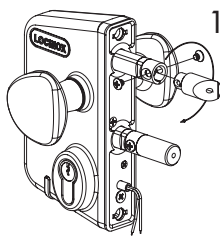

# LOCINOX<sup>®</sup>

WWW.LOCINOX.COM

**CODE: LEKQ-U4**

Left / Right

Tube mount application

Round mount application

Bolt adjustment 20 mm

Key operated (B) & Throw (A)