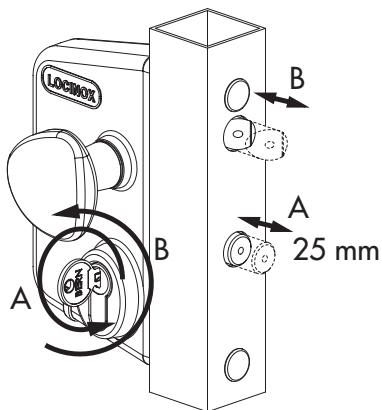

# LOCINOX<sup>®</sup>

WWW.LOCINOX.COM

**CODE: LEKQ-U4**

Left / Right

Tube mount application

Round mount application

Bolt adjustment 20 mm

Key operated (B) & Throw (A)