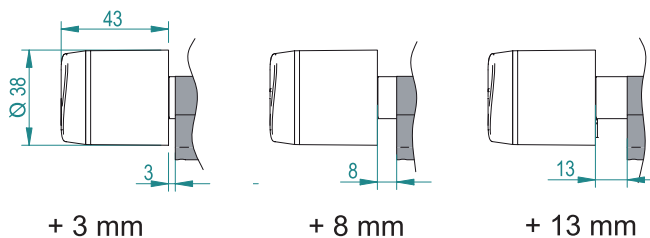

CAM MODELS:

DIN 15mm (D)

SPAIN 13,2mm for metal doors (M)

Cogweel 10 teeth (G)

Cogweel 13 teeth (Z)

PLUS PLUG OPTIONS:

Retrofits wide variety of European applications and adjustable cam. These new knobs plus plug 3 different options permit the installation and use of SALTO KS Cylinders in doors where the installation needs special additional length between the knob and the body.