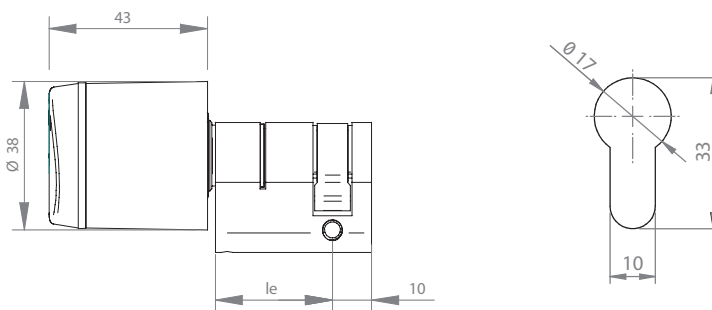

SALTO KS
ELECTRONIC CYLINDER
REMOVABLE KNOB
EUROPEAN PROFILE
HALF CYLINDER

The SALTO KS European profile half wireless electronic cylinder is specially designed to fit most Euro doors that are equipped with a European profile cylinder mortise lock.

SALTO KS EUROPEAN PROFILE MODEL: HALF

EUROPEAN CYLINDER GxE1