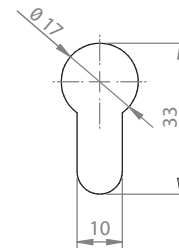

SALTO KS
ELECTRONIC CYLINDER
REMOVABLE KNOB
EUROPEAN PROFILE
DOUBLE CYLINDER

The SALTO KS European profile double wireless electronic cylinder is specially designed to fit most Euro doors that are equipped with a European profile cylinder mortise lock and where a double control (entrance & exit) function is needed.

SALTO KS EUROPEAN PROFILE MODEL: DOUBLE

EUROPEAN CYLINDER GxE3