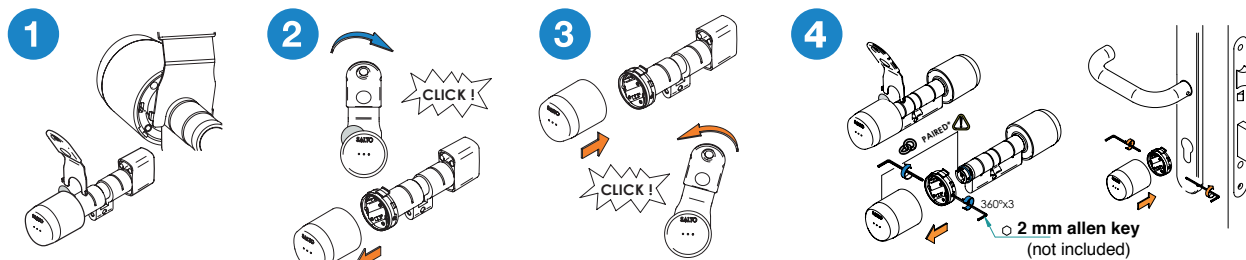

ELECTRONIC MAIN FEATURES AND BENEFITS:

- Simple installation is possible for any type of door, including those with narrow frames.
- SALTO KS wireless version for wireless real-time control.
- Audit trail management via the SALTO KS App.
- All communications between the Tag, IQ, Repeater and SALTO KS Cylinder are encrypted and secure.
- Choice of different cam and cylinder profiles: Euro profile and UK oval, Mortise cylinders, Swiss profile, Scandinavian standards, Australian oval profile, RIM cylinders.
- Different finishes: BioCote®, Satin chrome, polished chrome, polished brass, satin brass and black chrome.
- High security via high resistance, hardened anti-drill protection.
- Concealed fixing screws for greater security and improved aesthetics.
- Optional, torx screw to tighten the knob and convert the cylinder on a fix knob cylinder.
- Some models can always be opened from the inside (a single action panic feature works in conjunction with the relevant mortise lock).
- Low battery power indication monitored through the SALTO KS App.
- Dual colour LED (green / red) to indicate access authorization.
- SALTO KS Cylinders in office mode, which means that specified doors are always unlocked during certain hours.

REMOVABLE KNOB:

REMOVABLE KNOB