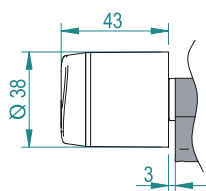

CAM MODELS:

DIN 15mm (D)

SPAIN 13,2mm for metal doors (M)

Cogweel 10 teeth (G)

Cogweel 13 teeth (Z)

PLUS PLUG OPTIONS:

Retrofits wide variety of European applications and adjustable cam. These new knobs plus plug 3 different options permit the installation and use of SALTO KS cylinders in doors where the installation needs special additional length between the knob and the body.