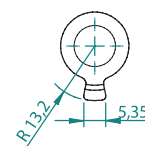

CAM MODELS:

DIN 15mm (D)

SPAIN 13,2mm for metal doors (M)

Cogweel 10 teeth (G)

Cogweel 13 teeth (Z)

PLUS PLUG OPTIONS:

Retrofits wide variety of European applications and adjustable cam. These new knobs plus plug 3 different options permit the installation and use of SALTO KS cylinders in doors where the installation needs special additional length between the knob and the body.