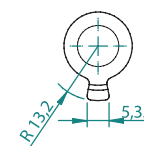

CAM MODELS:

DIN 15mm (D)

SPAIN 13,2mm for metal doors (M)

Cogweel 10 teeth (G)

Cogweel 13 teeth (Z)

PLUS PLUG OPTIONS:

Retrofits wide variety of European applications and adjustable cam. These new knobs plus plug 3 different options permit the installation and use of SALTO KS Cylinders in doors where the installation needs special additional length between the knob and the body.