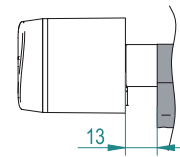

CAM MODELS:

DIN 15mm (D)

SPAIN 13,2mm for metal doors (M)

Cogweel 10 teeth (G)

Cogweel 13 teeth (Z)

PLUS PLUG OPTIONS:

Retrofits wide variety of European applications and adjustable cam. These new knobs plus plug 3 different options permit the installation and use of SALTO KS cylinders in doors where the installation needs special additional length between the knob and the body.