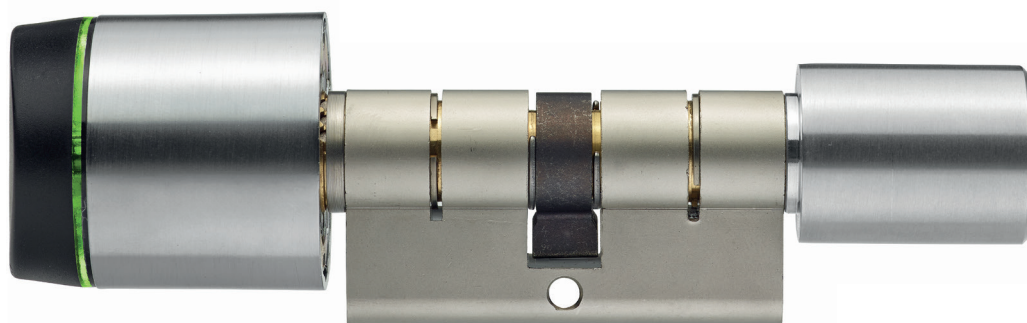

## SALTO KS Cylinder |

The next generation of electronic cylinder lock:

Fully integrated with the SALTO KS platform, SALTO KS Cylinder is a versatile, cost effective solution and its compact size and easy installation makes it the ideal electronic locking system for almost any type of door.

**EUROPEAN CYLINDER**  
GxE1/2/3

**SALTO \ KS**  
Keys as a Service

SALTO KS  
ELECTRONIC CYLINDER  
REMOVABLE KNOB  
EUROPEAN PROFILE  
HALF CYLINDER

The SALTO KS European profile half wireless electronic cylinder is specially designed to fit most Euro doors that are equipped with a European profile cylinder mortise lock.

SALTO KS EUROPEAN PROFILE MODEL: HALF

EUROPEAN CYLINDER GxE1

MAIN FEATURES:

- SALTO KS wireless version for wireless real-time control.
- All communications between the IQ/ Repeater and the SALTO KS wireless electronic cylinder are encrypted and secure.
- Optical signalling through light ring. Dual colour green/red to indicate access authorization. Acoustic signal optional.
- Available in 6 different finishes: satin chrome, polished chrome, polished brass, satin brass, black satin chromium and BioCote®.
- Different cam options: DIN 15mm cam for Euro profiles, 13.2mm cam for metal doors and cog wheel cam.
- High security via highly resistant hardened anti-drill protection.
- Concealed fixing screws for greater security and improved aesthetics.
- Optional, torx screw to tighten the knob and convert the cylinder on a fix knob cylinder.
- Emergency opening: SALTO KS Emergency Power Supply device.
- Available from 40. up to 110mm in thickness.
- Anti-Panic function available.
- Plus plug options (+5mm / +10mm) for doors where cylinder needs additional length between the knob and the body.
- IP55 or IP66 protection rating depending on the model.