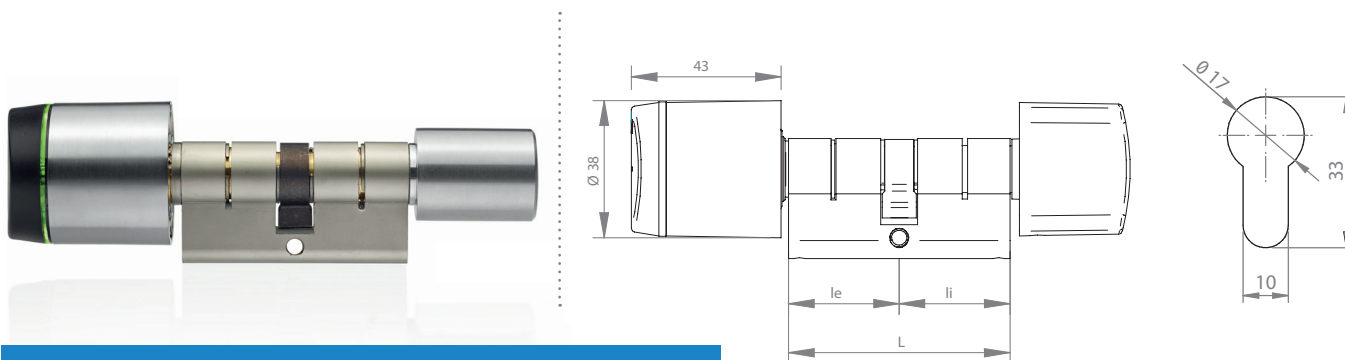

SALTO KS
ELECTRONIC CYLINDER
REMOVABLE KNOB
EUROPEAN PROFILE
CYLINDER

The SALTO KS European profile wireless electronic cylinder is specially designed to fit most Euro doors that are equipped with a European profile cylinder mortise lock and could be also opened from the inside.

SALTO KS EUROPEAN PROFILE MODEL: STANDARD

EUROPEAN CYLINDER GxE2

MAIN FEATURES:

- SALTO KS wireless version for wireless real-time control.
- All communications between the IQ/ Repeater and the SALTO KS wireless electronic cylinder are encrypted and secure.
- Optical signalling through light ring. Dual colour green/red to indicate access authorization. Acoustic signal optional.
- Available in 6 different finishes: satin chrome, polished chrome, polished brass, satin brass, black satin chromium and BioCote®.
- Different cam options: DIN 15mm cam for Euro profiles, 13.2mm cam for metal doors and cog wheel cam.
- High security via highly resistant hardened anti-drill protection.
- Concealed fixing screws for greater security and improved aesthetics.
- Optional, torx screw to tighten the knob and convert the cylinder on a fix knob cylinder.
- Emergency opening: SALTO KS Emergency Power Supply device.
- Available from 60. up to 200mm in thickness.
- Anti-panic function available.
- Plus plug options (+5mm / +10mm) for doors where cylinder needs additional length between the knob and the body.
- IP55 or IP66 protection rating depending on the model.

CAM MODELS:

DIN 15mm (D)

SPAIN 13,2mm for metal doors (M)

Cogweel 10 teeth (G)

Cogweel 13 teeth (Z)

PLUS PLUG OPTIONS:

Retrofits wide variety of European applications and adjustable cam. These new knobs plus plug 3 different options permit the installation and use of SALTO KS Cylinders in doors where the installation needs special additional length between the knob and the body.