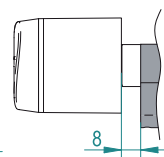

CAM MODELS:

DIN 15mm (D)

SPAIN 13,2mm for metal doors (M)

Cogweel 10 teeth (G)

Cogweel 13 teeth (Z)

PLUS PLUG OPTIONS:

Retrofits wide variety of European applications and adjustable cam. These new knobs plus plug 3 different options permit the installation and use of SALTO KS cylinders in doors where the installation needs special additional length between the knob and the body.