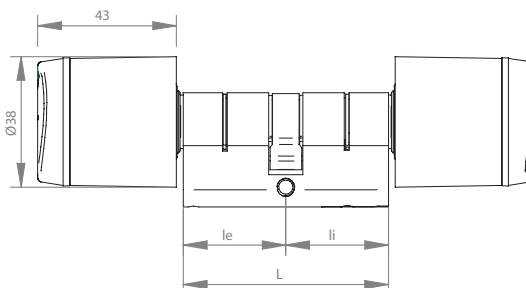

SALTO KS
ELECTRONIC CYLINDER
REMOVABLE KNOB
EUROPEAN PROFILE
DOUBLE CYLINDER

The SALTO KS European profile double wireless electronic cylinder is specially designed to fit most Euro doors that are equipped with a European profile cylinder mortise lock and where a double control (entrance & exit) function is needed.

SALTO KS EUROPEAN PROFILE MODEL: DOUBLE

EUROPEAN CYLINDER GxE3

MAIN FEATURES:

- SALTO KS wireless version for wireless real-time control.
- All communications between the IQ/ Repeater and the SALTO KS wireless electronic cylinder are encrypted and secure.
- Optical signalling through light ring. Dual colour green/red to indicate access authorization. Acoustic signal optional.
- Available in 6 different finishes: satin chrome, polished chrome, polished brass, satin brass, black satin chromium and BioCote®.
- Different cam options: DIN 15mm cam for Euro profiles, 13.2mm cam for metal doors and cog wheel cam.
- High security via highly resistant hardened anti-drill protection.
- Concealed fixing screws for greater security and improved aesthetics.
- Optional, torx screw to tighten the knob and convert the cylinder on a fix knob cylinder.
- Emergency opening: SALTO KS Emergency Power Supply device.
- Available from 60. up to 200mm in thickness.
- Plus plug options (+5mm / +10mm) for doors where cylinder needs additional length between the knob and the body.
- IP55 or IP66 protection rating depending on the model.

CAM MODELS:

DIN 15mm (D)

SPAIN 13,2mm for metal doors (M)

Cogweel 10 teeth (G)

Cogweel 13 teeth (Z)

PLUS PLUG OPTIONS:

Retrofits wide variety of European applications and adjustable cam. These new knobs plus plug 3 different options permit the installation and use of SALTO KS cylinders in doors where the installation needs special additional length between the knob and the body.

+ 3 mm

+ 8 mm

+ 13 mm