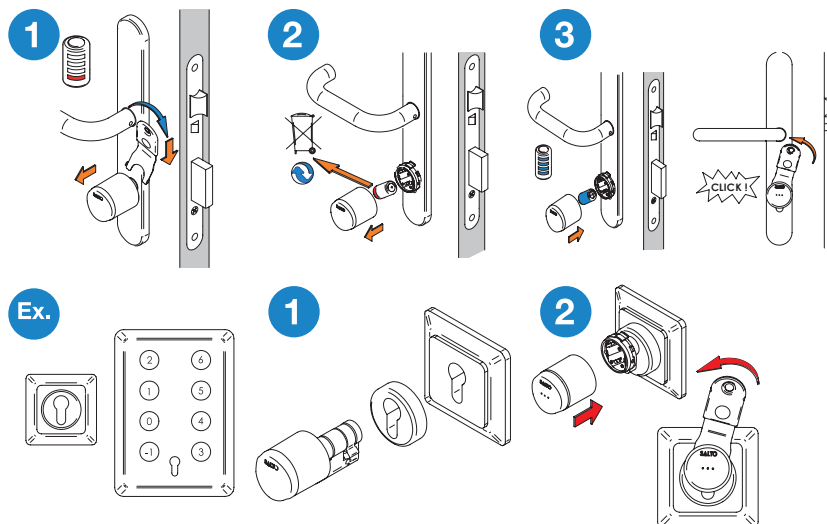

BATTERY CHANGE

AVAILABLE LOCK MODES:

- **STANDARD:** locked at all times.
- **OPEN AND OFFICE MODE.**