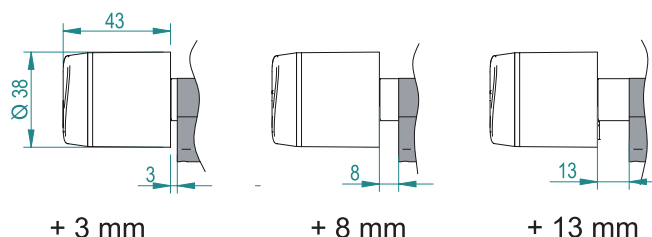

CAM MODELS:

DIN 15mm (D)

SPAIN 13,2mm for metal doors (M)

Cogweel 10 teeth (G)

Cogweel 13 teeth (Z)

PLUS PLUG OPTIONS:

Retrofits wide variety of European applications and adjustable cam. These new knobs plus plug 3 different options permit the installation and use of SALTO KS Cylinders in doors where the installation needs special additional length between the knob and the body.