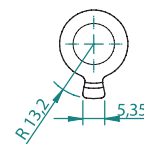

CAM MODELS:

DIN 15mm (D)

SPAIN 13,2mm for metal doors (M)

Cogweel 10 teeth (G)

Cogweel 13 teeth (Z)

PLUS PLUG OPTIONS:

Retrofits wide variety of European applications and adjustable cam. These new knobs plus plug 3 different options permit the installation and use of SALTO KS Cylinders in doors where the installation needs special additional length between the knob and the body.