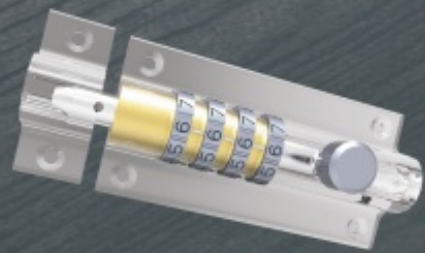

@HOME

Combi-Bolt® Range

Combi-Bolt®

Unique recodable locking bolt

- Die cast lock body
- Steel bolt
- Recodable CombiBolt 3 - 3 wheels for 1,000 combinations
- Recodable CombiBolt 4 - 4 wheels for 10,000 combinations
- Recodable CombiBolt 5 - 5 wheels for 100,000 combinations
- No Keys to Lose
- One handed operation
- Security screws included in pack
- High pick resistance
- Patented
- Replaces a padlock and hasp & staple

Uses
Sheds, cupboards, storage areas, cabinets, lockers

Combi-Bolt 5™

Combi-Bolt 4™

Combi-Bolt 3™

Combi-Bolt 3™

Code	Security Rating	@	Description	Dimensions mm			Barcode	Number of Combinations	Pack Type	Min Qty
				A	B	C				
COMBI3	3	@HOME	92mm Combination Bolt blue die cast recodable	92	35	33	5012245031034	1,000	BLISTER	4
COMBI3 CH	3	@HOME	92mm Chrome finish Combination Bolt recodable	92	35	33	5012245031041	1,000	BLISTER	4

Combi-Bolt 4™

Code	Security Rating	@	Description	Dimensions mm			Barcode	Number of Combinations	Pack Type	Min Qty
				A	B	C				
COMBI4	4	@HOME	120mm Combination Bolt blue die cast recodable	120	50	40	5012245009002	10,000	BLISTER	4
COMBI4 CH	4	@HOME	120mm Chrome finish Combination Bolt recodable	120	50	40	5012245020182	10,000	BLISTER	4

Combi-Bolt 5™

Code	Security Rating	@	Description	Dimensions mm			Barcode	Number of Combinations	Pack Type	Min Qty
				A	B	C				
COMBI5	5	@WORK	150mm Combination Bolt blue die cast recodable	150	60	40	5012245035551	100,000	BLISTER	2